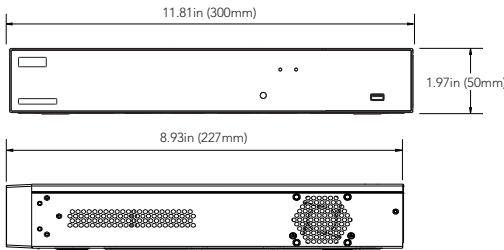

AVR-NSV16E2N

16 CH. 4K UHD NETWORK
VIDEO RECORDER

H.265 4K UHD NETWORK VIDEO RECORDER

8MP / 5MP / 3MP / 2MP / 1080P / 960P / 720P
DUAL ETHERNET / DUAL HDMI

FUNCTION

- H.265 codec decoding
- 112Mbps(16CH) input bandwidth
- Up to 8MP(4K) resolution for preview and playback
- Support to install up to 2 HDDs, max total capacity of up to 36TB
- Full function network remote view via Internet (CMS, IE/Firefox/Chrome, Mac Safari)
- No limitation on adding devices to CMS, max. 128 channels preview (CMSONE)
- Support scan P2P QR code to connect DVR via Mobile app (AVY Mobile One)
- Support to save pictures/video to Dropbox storage (Dropbox)
- Support to save pictures/video to FTP server (built by user)
- VGA/HDMI output up to 4K resolution
- Support HDD S.M.A.R.T. Monitoring

AVYCON[®]

Copyright © AVYCON. All rights reserved. Specifications and pricing are subject to change without notice.

AVR-NSV16E2N

16 CH. 4K UHD NETWORK VIDEO RECORDER

SPECIFICATIONS

DIMENSIONS

Unit: inch (mm)

REAR PANEL

AVAILABLE HDD OPTIONS

- 1TB HDD: AVR-NSV16E2N-1T
- 2TB HDD: AVR-NSV16E2N-2T
- 3TB HDD: AVR-NSV16E2N-3T
- 4TB HDD: AVR-NSV16E2N-4T
- 6TB HDD: AVR-NSV16E2N-6T
- 8TB HDD: AVR-NSV16E2N-8T
- 12TB HDD: AVR-NSV16E2N-12T
- 18TB HDD: AVR-NSV16E2N-18T